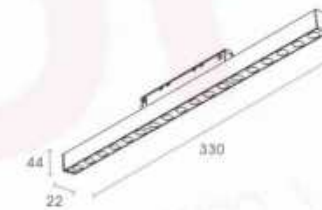

DB-M20-CC2-9

功率Power: 12W
色温CCT: 3000K 4000K 6000K
显指CRI: RA≥97
光束角Beam Angle: 24°
尺寸Size: L220*W22*H45mm