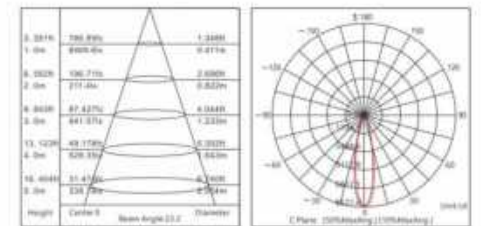

Brighten your life, warm you