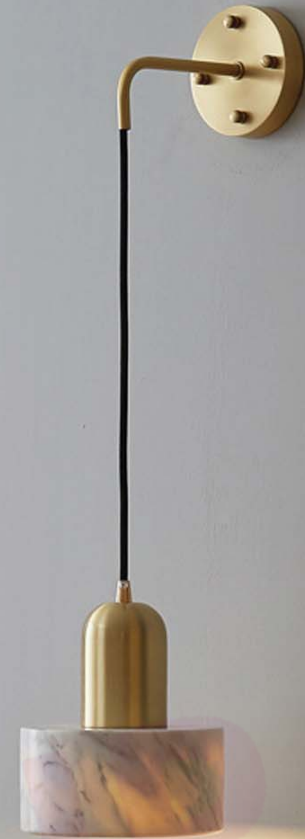

W1820

W1788

W1789

W1799

W1725

W1618

W1711

W1445

W1865

A track lighting fixture with a gold-colored horizontal mounting plate on the wall. A thin gold-colored vertical rod extends downwards from the center of the plate, ending in a clear glass cylindrical globe with a textured gold-colored interior. The globe is illuminated from within, casting a warm glow.