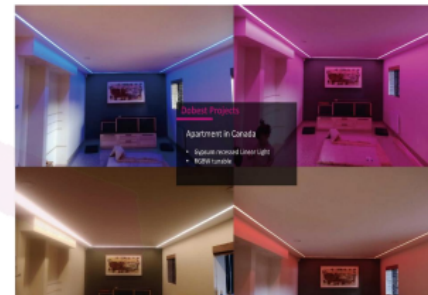

DOBEST BRIGHT PROJECT

- Light Planning
- Light Calculation (DIALUX)
- Photometric Simulation
- Customizing Light Solutions
- Comparison Studies
- Product Sourcing

Dobest Engineering Services

People make a successful organization. Dobest has a team of motivated light professionals to offer a multitude of light related services to find the best result for your projects

Dobest works together with clients to create fabulous customized lighting. Strong supply chain allow us to offer customized lighting service with reasonable price, satisfied quality. Noted: Only photos that the client has agreed to make public will be displayed.