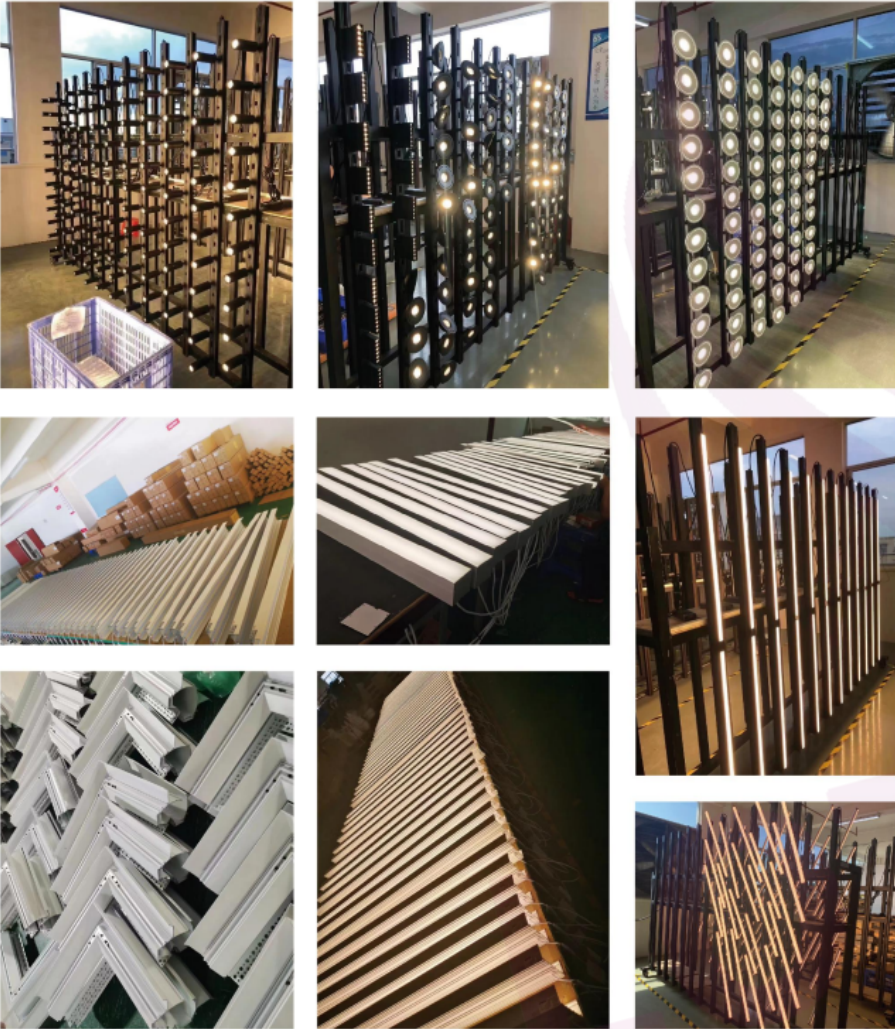

FACTORY

Dobest extrusion workshop