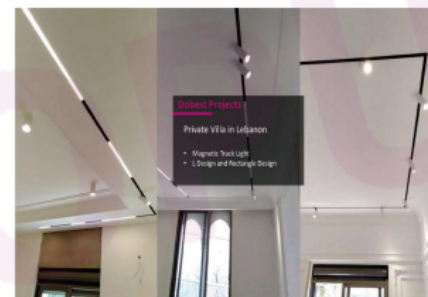

DOBEST BRIGHT PROJECT

- Light Planning
- Light Calculation (DIALUX)
- Photometric Simulation
- Customizing Light Solutions
- Comparison Studies
- Product Sourcing

Dobest Engineering Services

People make a successful organization. Dobest has a team of motivated light professionals to offer a multitude of light related services to find the best result for your projects

Dobest works together with clients to create fabulous customized lighting. Strong supply chain allow us to offer customized lighting service with reasonable price, satisfied quality. Noted: Only photos that the client has agreed to make public will be displayed.