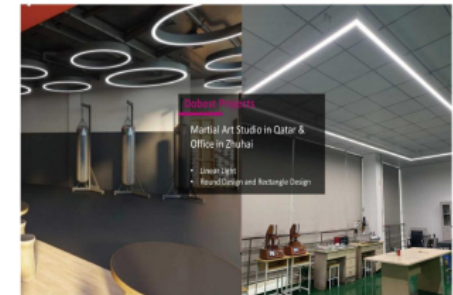

People make a successful organization. Dobest has a team of motivated light professionals to offer a multitude of light related services to find the best result for your projects

Dobest works together with clients to create fabulous customized lighting. Strong supply chain allow us to offer customized lighting service with reasonable price, satisfied quality. Noted: Only photos that the client has agreed to make public will be displayed.