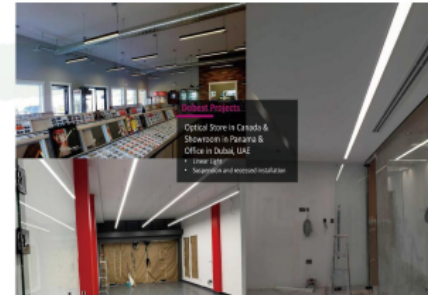

DOBEST BRIGHT PROJECT

- Light Planning
- Light Calculation (DIALUX)
- Photometric Simulation
- Customizing Light Solutions
- Comparison Studies
- Product Sourcing

Dobest Engineering Services

People make a successful organization. Dobest has a team of motivated light professionals to offer a multitude of light related services to find the best result for your projects

Dobest works together with clients to create fabulous customized lighting. Strong supply chain allow us to offer customized lighting service with reasonable price, satisfied quality. Noted: Only photos that the client has agreed to make public will be displayed.