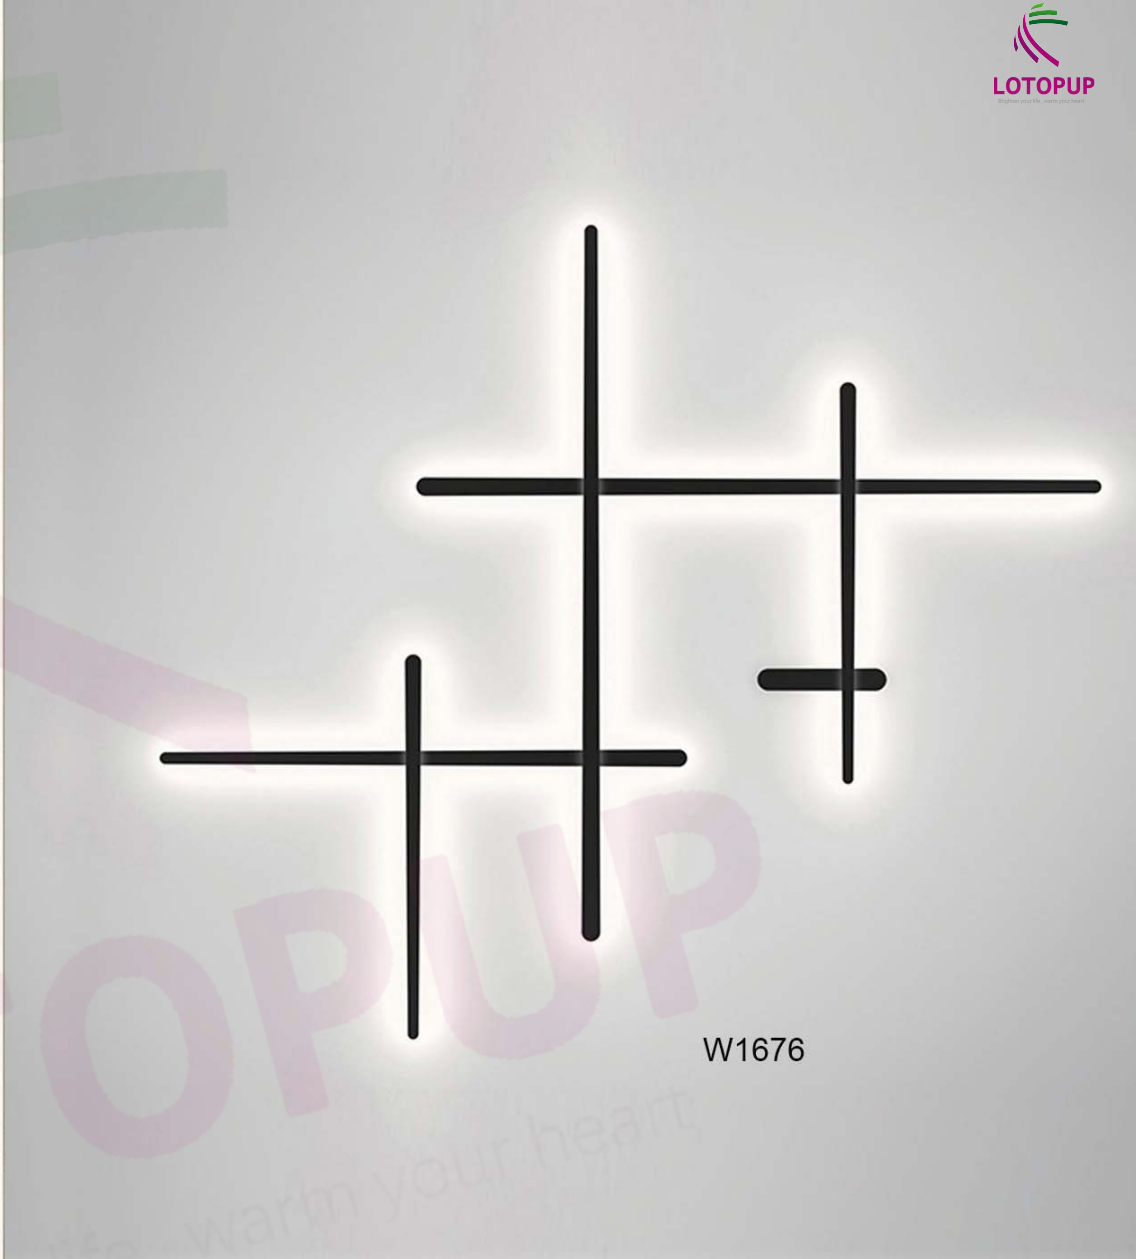

W1026

W1676